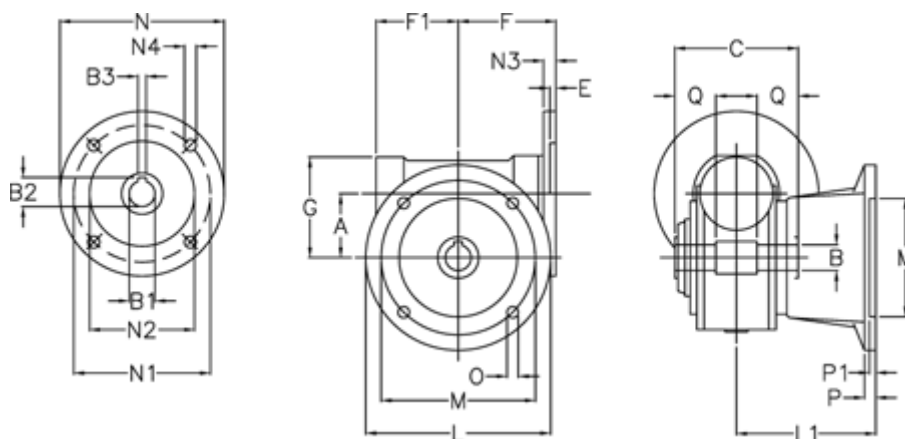

# Data Sheet

Article number: 390204903662810  
Description: Worm gear  
VF 49-FA2-36-71B14

## Measures

A = 49.5	F1 = 63	N2 = 70
B = 25 H7	G = 80	N3 = 10.5
B1 E7 = 14	L = 125	N4 = 6.5
B2 = 16.3	L1 = 115	O = 10.5
B3 H9 = 5	M = 90	P = 12
C = 82	M1 = 70	P1 = 10
E = 3	N = 105	Q = 22.5
F = 70	N1 = 85	